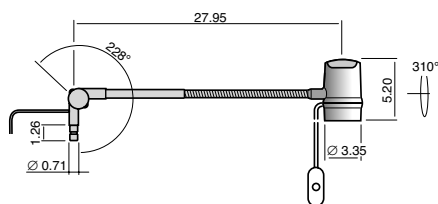

### PM SERIES

- » Flexible gooseneck arm with rigid tubing ensures light will stay in position
- » Available with 20 or 35-watt halogen light source
- » On/off cord switch with indicator light (option)
- » Unique lamp head design with special reflectors minimize heat projection
- » Easy installation and maintenance

**Color:** White – RAL 9002

<b>Configuration:</b>	Wall	Rail
<b>Weight:</b>	3.5 lbs	3.5 lbs

-  **Wall** Art.No.: **PM7005C-32**
-  **Rail** Art.No.: **PM7008-32**

**hi-Tech lamps**

**800-229-6509**

[info@hi-techlamps.com](mailto:info@hi-techlamps.com)